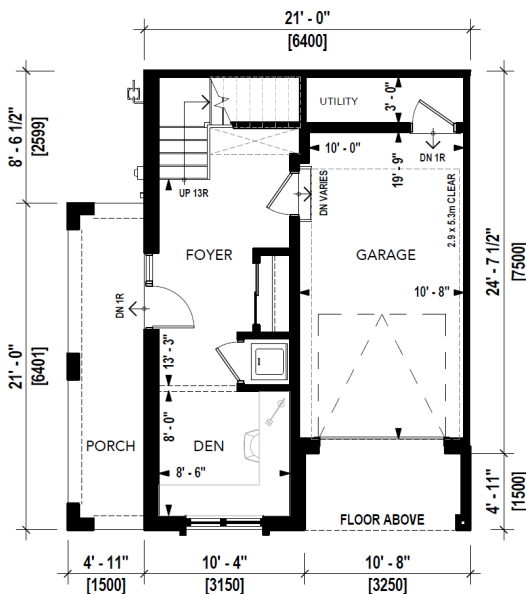

LEVEL 2
AREA: 550 SQ.FT.

LEVEL 3
AREA: 550 SQ.FT.

LEVEL 1
AREA: 304 SQ.FT.

**EXCLUSIVE ACCESS
JASBIR 416-836-1313
GEETA 647-544-7000**

Trafalgar Meadows

Dahlia

UNIT TYPE: C2

LEVEL 2
AREA: 621 SQ.FT.

LEVEL 3
AREA: 621 SQ.FT.

LEVEL 1
AREA: 342 SQ.FT.

EXCLUSIVE ACCESS
JASBIR 416-836-1313
GEETA 647-544-7000

Trafalgar Meadows

Tulip

UNIT TYPE: C3

LEVEL 2
AREA: 621 SQ.FT.

LEVEL 3
AREA: 621 SQ.FT.

LEVEL 1
AREA: 342 SQ.FT.

**EXCLUSIVE ACCESS
JASBIR 416-836-1313
GEETA 647-544-7000**