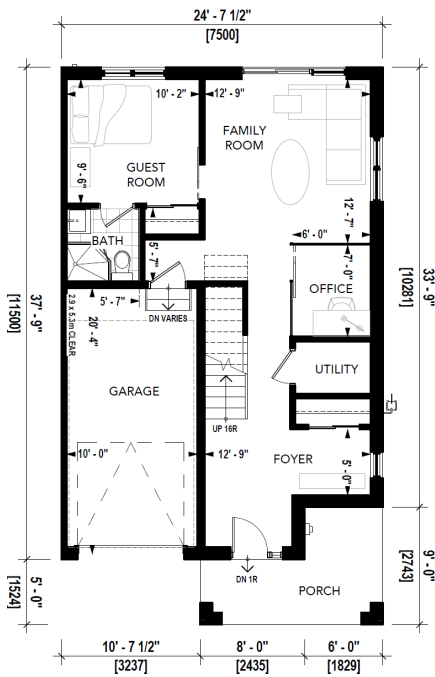

Lotus

UNIT TYPE: B2

EXCLUSIVE ACCESS
JASBIR 416-839-1313
GEETA 647-544-7000

Trafalgar Meadows

Orchid

UNIT TYPE: B3

LEVEL 2
AREA: 914 SQ.FT.

LEVEL 3
AREA: 840 SQ.FT.

LEVEL 1
AREA: 688 SQ.FT.

EXCLUSIVE ACCESS
JASBIR 416-836-1313
GEETA 647-544-7000

Trafalgar Meadows

Orchid

UNIT TYPE: B3A

LEVEL 2
AREA: 914 SQ.FT.

LEVEL 3
AREA: 840 SQ.FT.

LEVEL 1
AREA: 688 SQ.FT.

LEVEL 2
AREA: 550 SQ.FT.

LEVEL 3
AREA: 550 SQ.FT.

LEVEL 1
AREA: 304 SQ.FT.

**EXCLUSIVE ACCESS
JASBIR 416-836-1313
GEETA 647-544-7000**

Trafalgar Meadows

Dahlia

UNIT TYPE: C2

LEVEL 2
AREA: 621 SQ.FT.