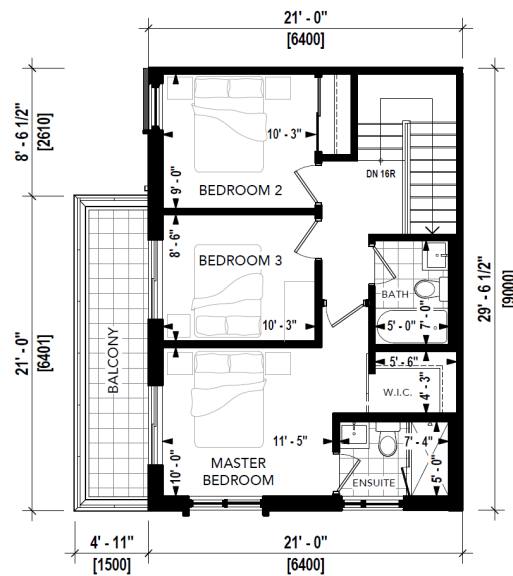

LEVEL 2
AREA: 550 SQ.FT.

LEVEL 3
AREA: 550 SQ.FT.

LEVEL 1
AREA: 304 SQ.FT.

**EXCLUSIVE ACCESS
JASBIR 416-836-1313
GEETA 647-544-7000**

Trafalgar Meadows

Dahlia

UNIT TYPE: C2

LEVEL 2
AREA: 621 SQ.FT.

LEVEL 3
AREA: 621 SQ.FT.

LEVEL 1
AREA: 342 SQ.FT.

EXCLUSIVE ACCESS
JASBIR 416-836-1313
GEETA 647-544-7000

Trafalgar Meadows

Tulip

UNIT TYPE: C3

LEVEL 2
AREA: 621 SQ.FT.

LEVEL 3
AREA: 621 SQ.FT.

LEVEL 1
AREA: 342 SQ.FT.

**EXCLUSIVE ACCESS
JASBIR 416-836-1313
GEETA 647-544-7000**