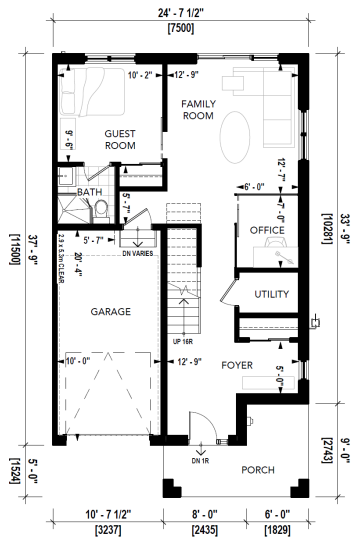

Lotus

UNIT TYPE: B2

EXCLUSIVE ACCESS
JASBIR 416-839-1313
GEETA 647-544-7000

Trafalgar Meadows

Orchid

UNIT TYPE: B3

LEVEL 2
AREA: 914 SQ.FT.

LEVEL 3
AREA: 840 SQ.FT.

LEVEL 1
AREA: 688 SQ.FT.

EXCLUSIVE ACCESS
JASBIR 416-836-1313
GEETA 647-544-7000

Trafalgar Meadows

Orchid

UNIT TYPE: B3A

LEVEL 2
AREA: 914 SQ.FT.

LEVEL 3
AREA: 840 SQ.FT.

LEVEL 1
AREA: 688 SQ.FT.