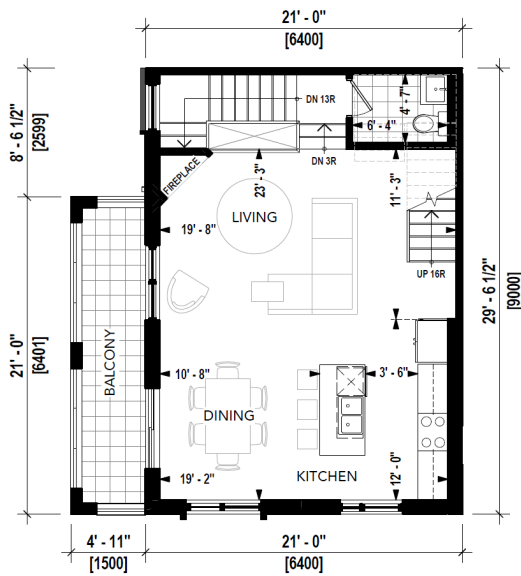

LEVEL 2
AREA: 550 SQ.FT.

LEVEL 3
AREA: 550 SQ.FT.

LEVEL 1
AREA: 304 SQ.FT.

**EXCLUSIVE ACCESS
JASBIR 416-836-1313
GEETA 647-544-7000**

Trafalgar Meadows

Dahlia

UNIT TYPE: C2

LEVEL 2
AREA: 621 SQ.FT.

LEVEL 3
AREA: 621 SQ.FT.

LEVEL 1
AREA: 342 SQ.FT.

EXCLUSIVE ACCESS
JASBIR 416-836-1313
GEETA 647-544-7000

Trafalgar Meadows

Tulip

UNIT TYPE: C3

LEVEL 2
AREA: 621 SQ.FT.

LEVEL 3
AREA: 621 SQ.FT.

LEVEL 1
AREA: 342 SQ.FT.

**EXCLUSIVE ACCESS
JASBIR 416-836-1313
GEETA 647-544-7000**