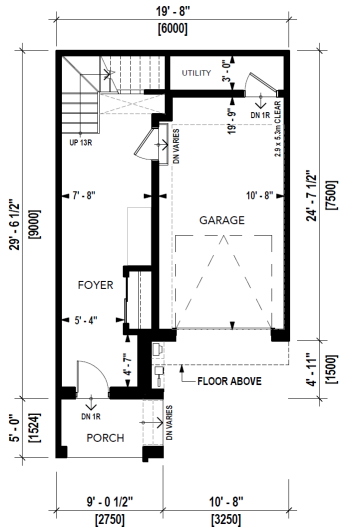

LEVEL 1
AREA: 688 SQ.FT.

EXCLUSIVE ACCESS
JASBIR 416-836-1313
GEETA 647-544-7000

Trafalgar Meadows

Orchid

UNIT TYPE: B3A

LEVEL 2
AREA: 914 SQ.FT.

LEVEL 3
AREA: 840 SQ.FT.

LEVEL 1
AREA: 688 SQ.FT.

LEVEL 2
AREA: 550 SQ.FT.

LEVEL 3
AREA: 550 SQ.FT.

LEVEL 1
AREA: 304 SQ.FT.

**EXCLUSIVE ACCESS
JASBIR 416-836-1313
GEETA 647-544-7000**

Trafalgar Meadows

Dahlia

UNIT TYPE: C2

LEVEL 2
AREA: 621 SQ.FT.

LEVEL 3
AREA: 621 SQ.FT.

LEVEL 1
AREA: 342 SQ.FT.

EXCLUSIVE ACCESS
JASBIR 416-836-1313
GEETA 647-544-7000

Trafalgar Meadows

Tulip

UNIT TYPE: C3

LEVEL 2
AREA: 621 SQ.FT.

LEVEL 3
AREA: 621 SQ.FT.