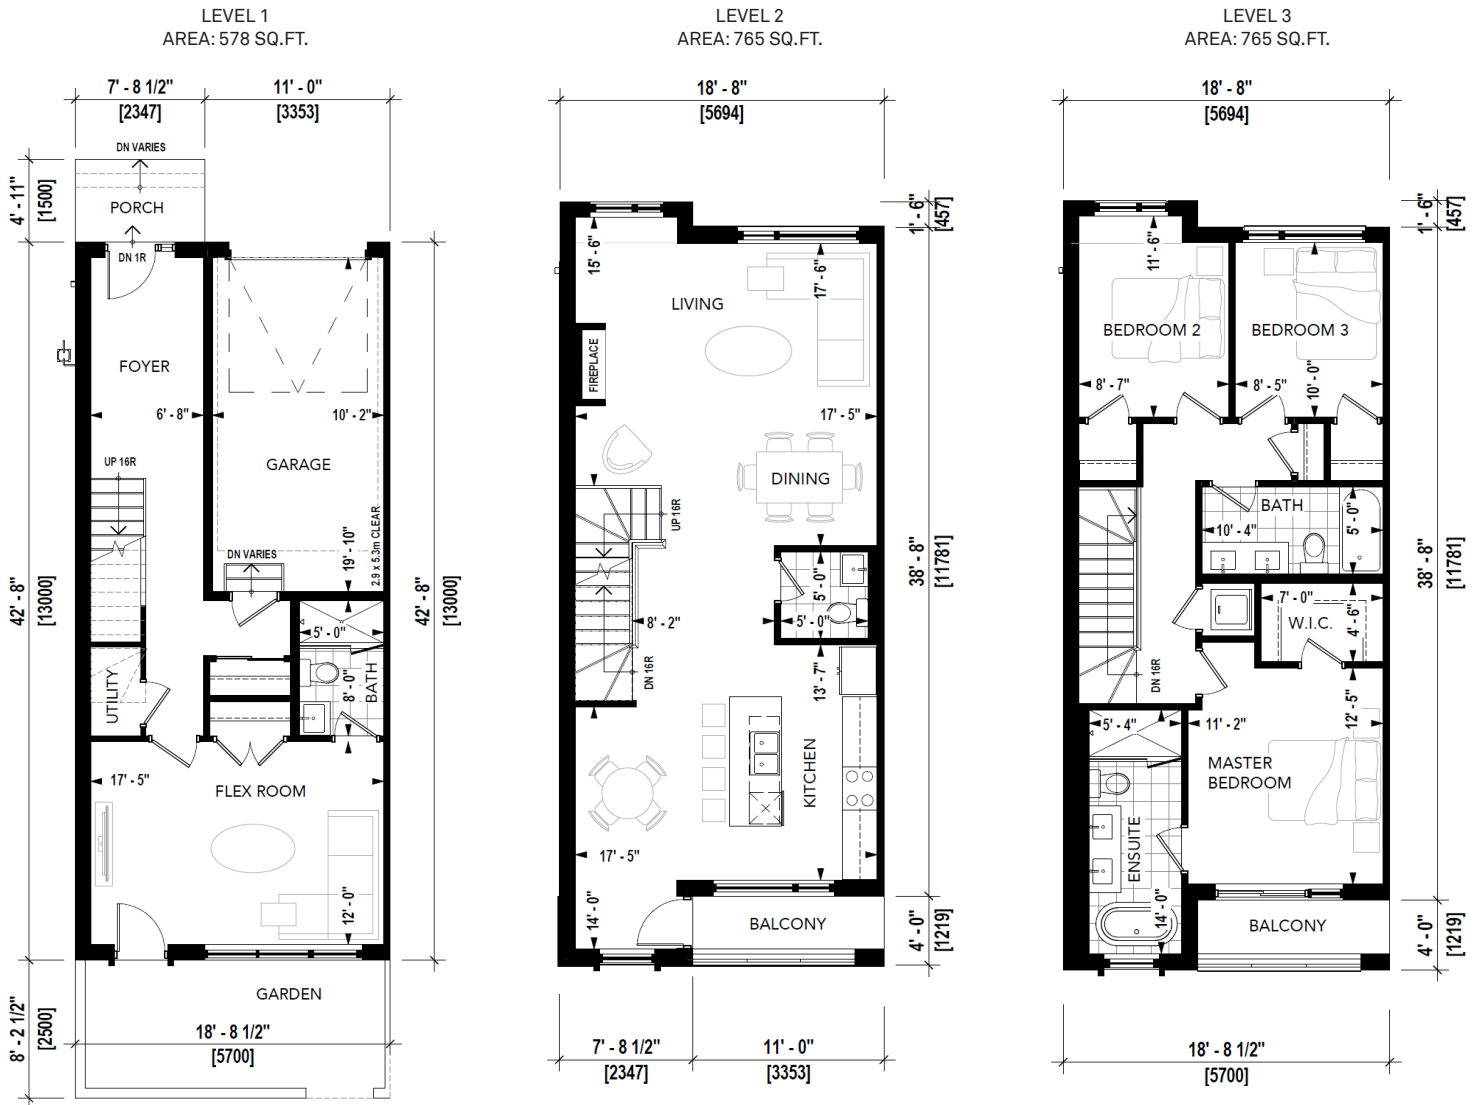

Trafalgar Meadows

Sunflower

UNIT TYPE: A4

EXCLUSIVE ACCESS
JASBIR 416-836-1313
GEETA 647-544-7000