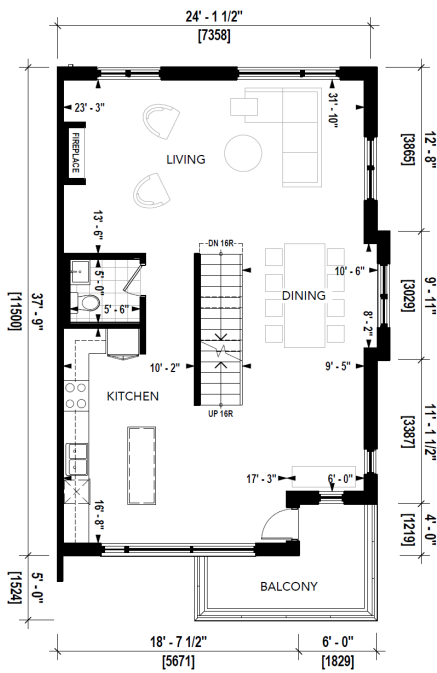

Lotus

UNIT TYPE: B2

EXCLUSIVE ACCESS
JASBIR 416-839-1313
GEETA 647-544-7000

Trafalgar Meadows

Orchid

UNIT TYPE: B3

LEVEL 2
AREA: 914 SQ.FT.

LEVEL 3
AREA: 840 SQ.FT.

LEVEL 1
AREA: 688 SQ.FT.

EXCLUSIVE ACCESS
JASBIR 416-836-1313
GEETA 647-544-7000

Trafalgar Meadows

Orchid

UNIT TYPE: B3A

LEVEL 2
AREA: 914 SQ.FT.

LEVEL 3
AREA: 840 SQ.FT.

LEVEL 1
AREA: 688 SQ.FT.