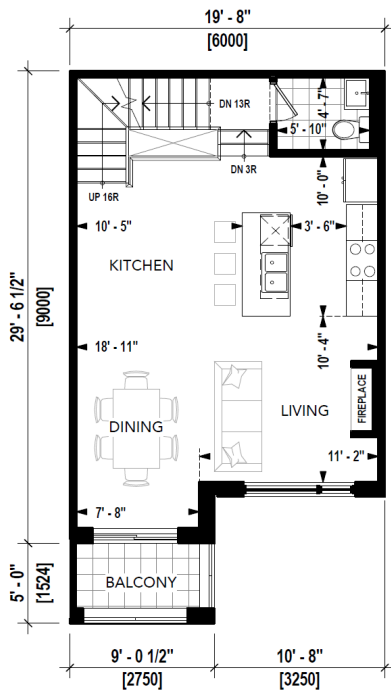

LEVEL 1
AREA: 688 SQ.FT.

EXCLUSIVE ACCESS
JASBIR 416-836-1313
GEETA 647-544-7000

Trafalgar Meadows

Orchid

UNIT TYPE: B3A

LEVEL 2
AREA: 914 SQ.FT.

LEVEL 3
AREA: 840 SQ.FT.

LEVEL 1
AREA: 688 SQ.FT.

LEVEL 2
AREA: 550 SQ.FT.

LEVEL 3
AREA: 550 SQ.FT.

LEVEL 1
AREA: 304 SQ.FT.

**EXCLUSIVE ACCESS
JASBIR 416-836-1313
GEETA 647-544-7000**

Trafalgar Meadows

Dahlia

UNIT TYPE: C2

LEVEL 2
AREA: 621 SQ.FT.

LEVEL 3
AREA: 621 SQ.FT.

LEVEL 1
AREA: 342 SQ.FT.

EXCLUSIVE ACCESS
JASBIR 416-836-1313
GEETA 647-544-7000

Trafalgar Meadows

Tulip

UNIT TYPE: C3

LEVEL 2
AREA: 621 SQ.FT.

LEVEL 3
AREA: 621 SQ.FT.