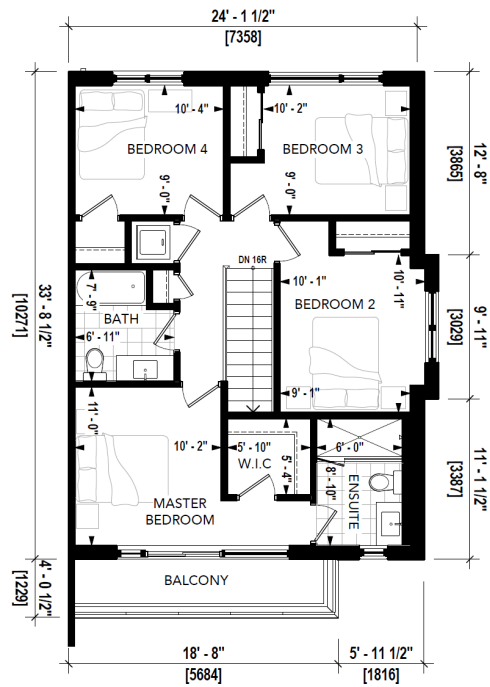

Lotus

UNIT TYPE: B2

EXCLUSIVE ACCESS
JASBIR 416-839-1313
GEETA 647-544-7000

Trafalgar Meadows

Orchid

UNIT TYPE: B3

LEVEL 2
AREA: 914 SQ.FT.

LEVEL 3
AREA: 840 SQ.FT.

LEVEL 1
AREA: 688 SQ.FT.

EXCLUSIVE ACCESS
JASBIR 416-836-1313
GEETA 647-544-7000

Trafalgar Meadows

Orchid

UNIT TYPE: B3A

LEVEL 2
AREA: 914 SQ.FT.

LEVEL 3
AREA: 840 SQ.FT.

LEVEL 1
AREA: 688 SQ.FT.