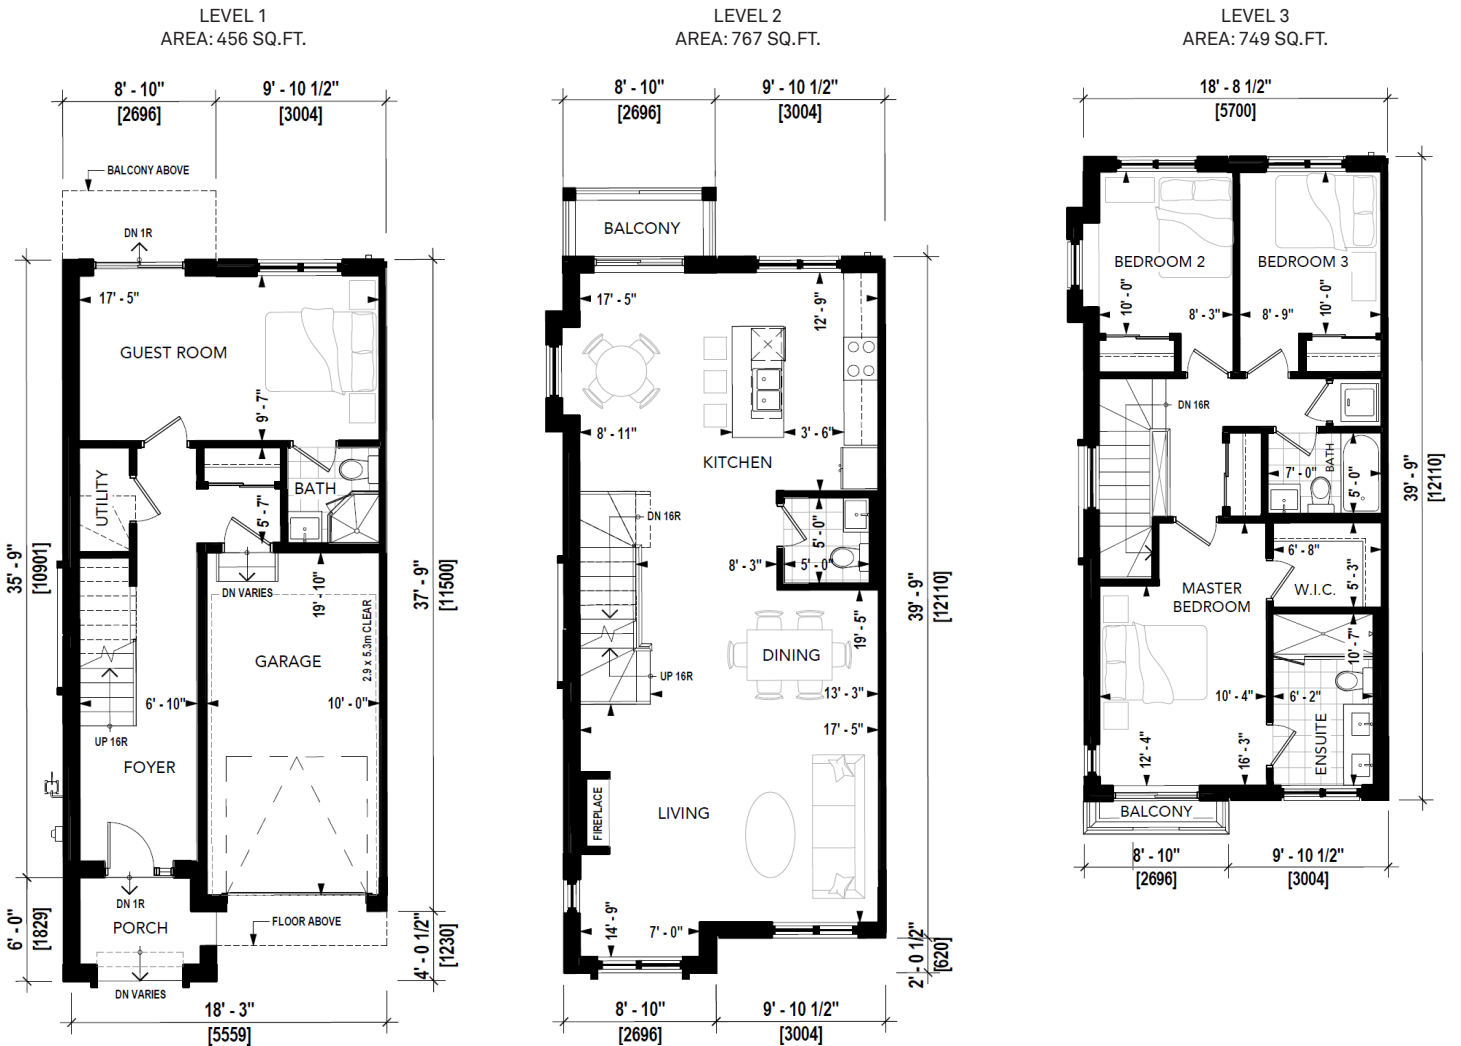

Lotus

UNIT TYPE: B2

EXCLUSIVE ACCESS
JASBIR 416-839-1313
GEETA 647-544-7000

Trafalgar Meadows

Orchid

UNIT TYPE: B3

LEVEL 2
AREA: 914 SQ.FT.

LEVEL 3
AREA: 840 SQ.FT.

LEVEL 1
AREA: 688 SQ.FT.

EXCLUSIVE ACCESS
JASBIR 416-836-1313
GEETA 647-544-7000

Trafalgar Meadows

Orchid

UNIT TYPE: B3A

LEVEL 2
AREA: 914 SQ.FT.

LEVEL 3
AREA: 840 SQ.FT.

LEVEL 1
AREA: 688 SQ.FT.