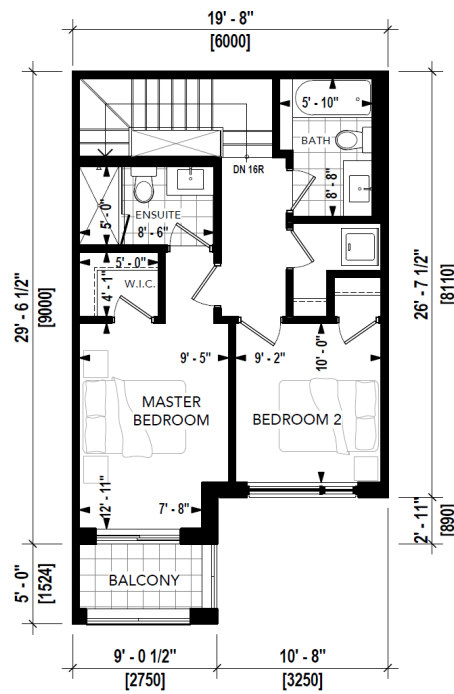

LEVEL 1
AREA: 688 SQ.FT.

EXCLUSIVE ACCESS
JASBIR 416-836-1313
GEETA 647-544-7000

Trafalgar Meadows

Orchid

UNIT TYPE: B3A

LEVEL 2
AREA: 914 SQ.FT.

LEVEL 3
AREA: 840 SQ.FT.

LEVEL 1
AREA: 688 SQ.FT.

LEVEL 2
AREA: 550 SQ.FT.

LEVEL 3
AREA: 550 SQ.FT.

LEVEL 1
AREA: 304 SQ.FT.

**EXCLUSIVE ACCESS
JASBIR 416-836-1313
GEETA 647-544-7000**

Trafalgar Meadows

Dahlia

UNIT TYPE: C2

LEVEL 2
AREA: 621 SQ.FT.

LEVEL 3
AREA: 621 SQ.FT.

LEVEL 1
AREA: 342 SQ.FT.

EXCLUSIVE ACCESS
JASBIR 416-836-1313
GEETA 647-544-7000

Trafalgar Meadows

Tulip

UNIT TYPE: C3

LEVEL 2
AREA: 621 SQ.FT.

LEVEL 3
AREA: 621 SQ.FT.