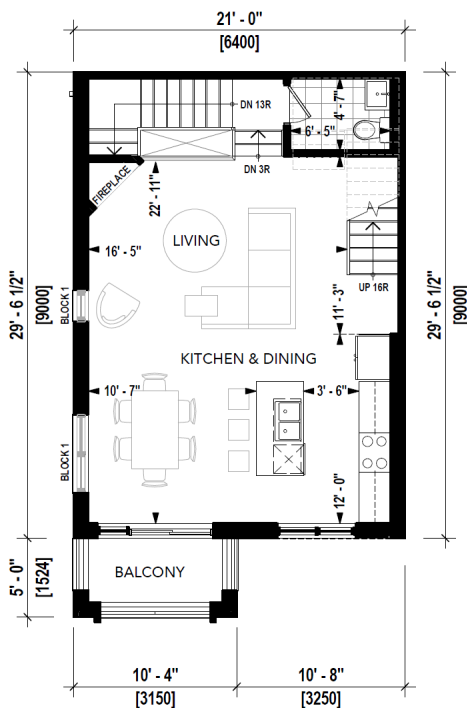

LEVEL 2
AREA: 550 SQ.FT.

LEVEL 3
AREA: 550 SQ.FT.

LEVEL 1
AREA: 304 SQ.FT.

**EXCLUSIVE ACCESS
JASBIR 416-836-1313
GEETA 647-544-7000**

Trafalgar Meadows

Dahlia

UNIT TYPE: C2

LEVEL 2
AREA: 621 SQ.FT.

LEVEL 3
AREA: 621 SQ.FT.

LEVEL 1
AREA: 342 SQ.FT.

EXCLUSIVE ACCESS
JASBIR 416-836-1313
GEETA 647-544-7000

Trafalgar Meadows

Tulip

UNIT TYPE: C3

LEVEL 2
AREA: 621 SQ.FT.

LEVEL 3
AREA: 621 SQ.FT.

LEVEL 1
AREA: 342 SQ.FT.

**EXCLUSIVE ACCESS
JASBIR 416-836-1313
GEETA 647-544-7000**