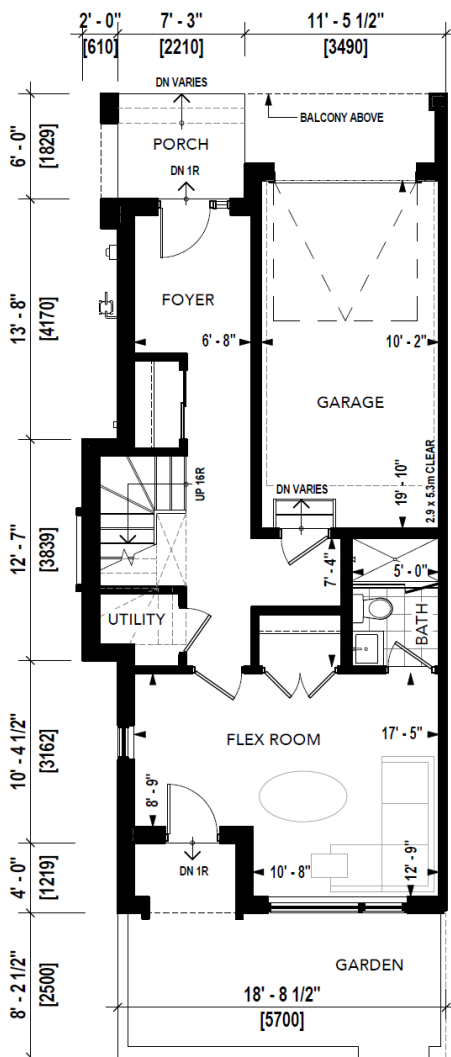

Trafalgar Meadows

Rose

UNIT TYPE: A1

EXCLUSIVE ACCESS
JASBIR 416-836-1313
GEETA 647-544-7000

Trafalgar Meadows

Magnolia

UNIT TYPE: A2

LEVEL 1
AREA: 560 SQ.FT.

LEVEL 2
AREA: 823 SQ.FT.

LEVEL 3
AREA: 782 SQ.FT.

EXCLUSIVE ACCESS
JASBIR 416-836-1313
GEETA 647-544-7000

Trafalgar Meadows

Sunflower

UNIT TYPE: A3

EXCLUSIVE ACCESS
JASBIR 416-836-1313
GEETA 647-544-7000

Trafalgar Meadows