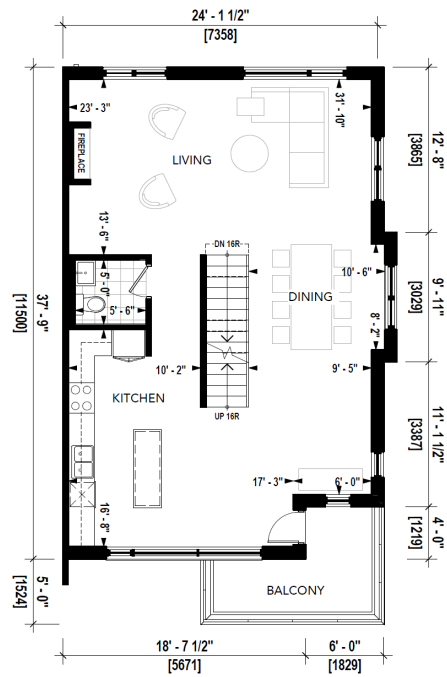

Lotus

UNIT TYPE: B2

EXCLUSIVE ACCESS
JASBIR 416-839-1313
GEETA 647-544-7000

Trafalgar Meadows

Orchid

UNIT TYPE: B3

LEVEL 2
AREA: 914 SQ.FT.

LEVEL 3
AREA: 840 SQ.FT.

LEVEL 1
AREA: 688 SQ.FT.

EXCLUSIVE ACCESS
JASBIR 416-836-1313
GEETA 647-544-7000

Trafalgar Meadows

Orchid

UNIT TYPE: B3A

LEVEL 2
AREA: 914 SQ.FT.

LEVEL 3
AREA: 840 SQ.FT.

LEVEL 1
AREA: 688 SQ.FT.

LEVEL 2
AREA: 550 SQ.FT.

LEVEL 3
AREA: 550 SQ.FT.

LEVEL 1
AREA: 304 SQ.FT.

**EXCLUSIVE ACCESS
JASBIR 416-836-1313
GEETA 647-544-7000**

Trafalgar Meadows

Dahlia

UNIT TYPE: C2

LEVEL 2
AREA: 621 SQ.FT.