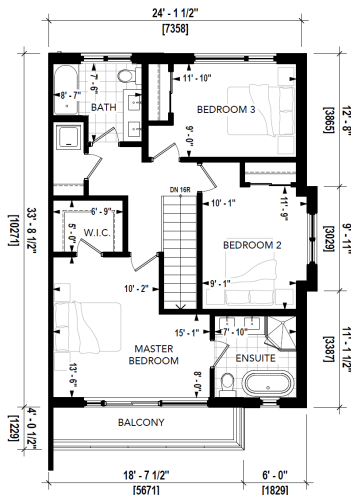

Lotus

UNIT TYPE: B2

EXCLUSIVE ACCESS
JASBIR 416-839-1313
GEETA 647-544-7000

Trafalgar Meadows

Orchid

UNIT TYPE: B3

LEVEL 2
AREA: 914 SQ.FT.

LEVEL 3
AREA: 840 SQ.FT.

LEVEL 1
AREA: 688 SQ.FT.

EXCLUSIVE ACCESS
JASBIR 416-836-1313
GEETA 647-544-7000

Trafalgar Meadows

Orchid

UNIT TYPE: B3A

LEVEL 2
AREA: 914 SQ.FT.

LEVEL 3
AREA: 840 SQ.FT.

LEVEL 1
AREA: 688 SQ.FT.

LEVEL 2
AREA: 550 SQ.FT.

LEVEL 3
AREA: 550 SQ.FT.

LEVEL 1
AREA: 304 SQ.FT.

**EXCLUSIVE ACCESS
JASBIR 416-836-1313
GEETA 647-544-7000**

Trafalgar Meadows

Dahlia

UNIT TYPE: C2

LEVEL 2
AREA: 621 SQ.FT.