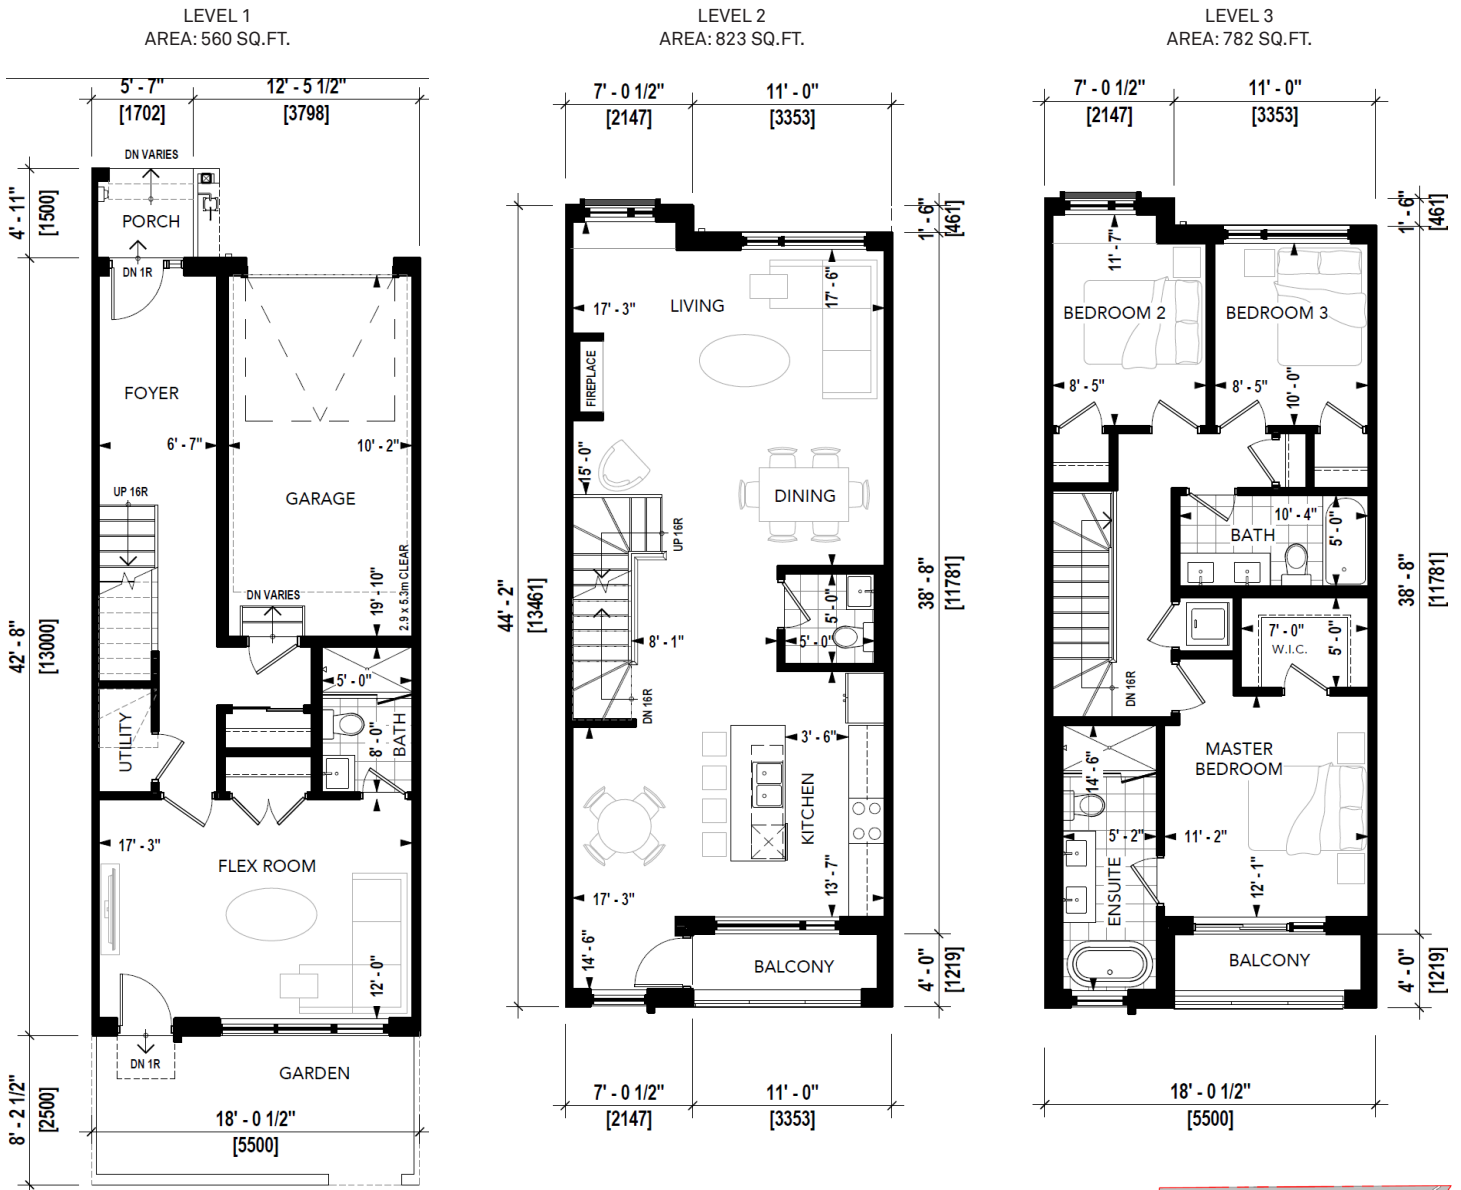

LEVEL 2
AREA: 823 SQ.FT.

LEVEL 3
AREA: 782 SQ.FT.

EXCLUSIVE ACCESS
JASBIR 416-836-1313
GEETA 647-544-7000

Trafalgar Meadows

Sunflower

UNIT TYPE: A3

EXCLUSIVE ACCESS
JASBIR 416-836-1313
GEETA 647-544-7000

Trafalgar Meadows

Lotus

UNIT TYPE: B2

EXCLUSIVE ACCESS
JASBIR 416-839-1313
GEETA 647-544-7000

Trafalgar Meadows

Orchid

UNIT TYPE: B3

LEVEL 2
AREA: 914 SQ.FT.

LEVEL 3
AREA: 840 SQ.FT.