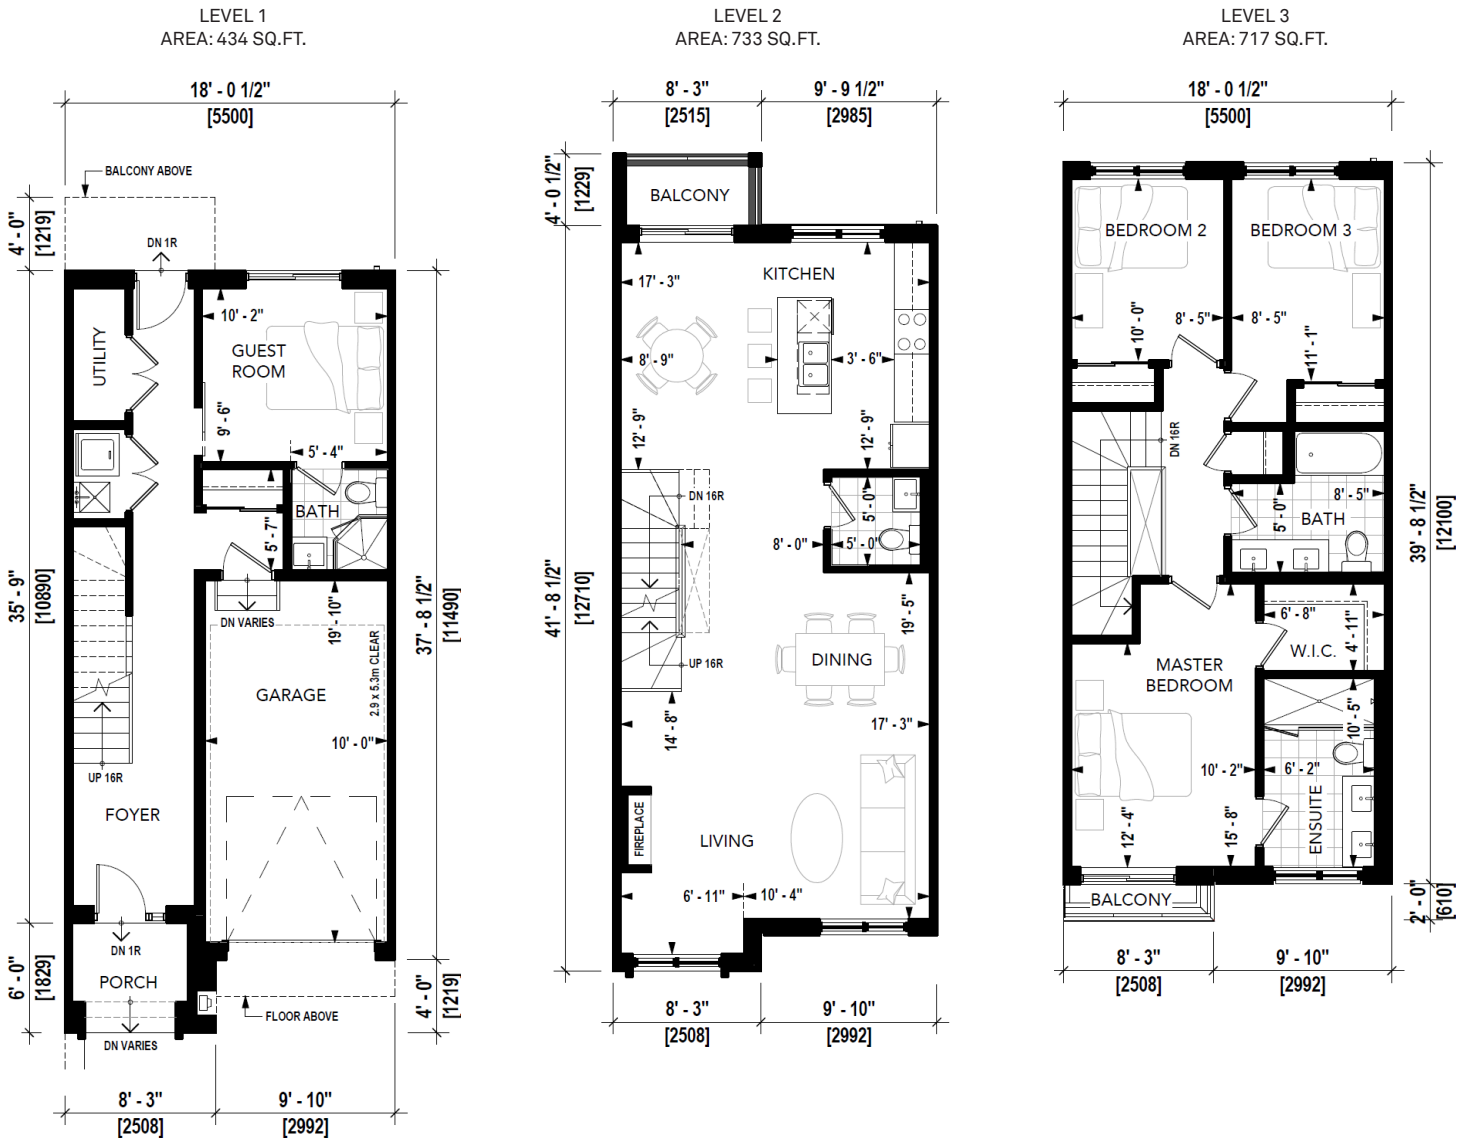

Trafalgar Meadows

Daisy

UNIT TYPE: B1

EXCLUSIVE ACCESS
JASBIR 416-836-1313
GEETA 647-544-7000