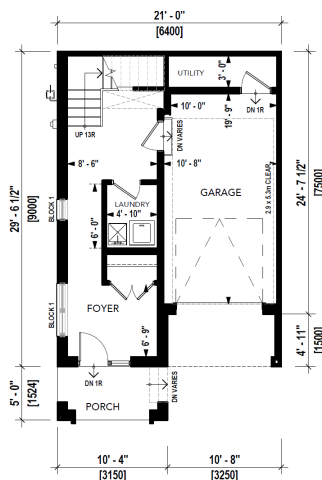

LEVEL 2
AREA: 550 SQ.FT.

LEVEL 3
AREA: 550 SQ.FT.

LEVEL 1
AREA: 304 SQ.FT.

**EXCLUSIVE ACCESS
JASBIR 416-836-1313
GEETA 647-544-7000**

Trafalgar Meadows

Dahlia

UNIT TYPE: C2

LEVEL 2
AREA: 621 SQ.FT.

LEVEL 3
AREA: 621 SQ.FT.

LEVEL 1
AREA: 342 SQ.FT.

EXCLUSIVE ACCESS
JASBIR 416-836-1313
GEETA 647-544-7000

Trafalgar Meadows

Tulip

UNIT TYPE: C3

LEVEL 2
AREA: 621 SQ.FT.

LEVEL 3
AREA: 621 SQ.FT.

LEVEL 1
AREA: 342 SQ.FT.

**EXCLUSIVE ACCESS
JASBIR 416-836-1313
GEETA 647-544-7000**