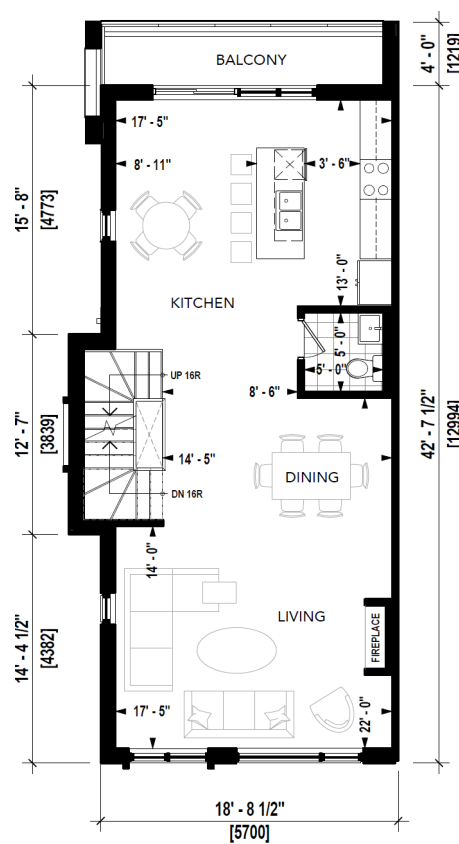

Trafalgar Meadows

Rose

UNIT TYPE: A1

EXCLUSIVE ACCESS
JASBIR 416-836-1313
GEETA 647-544-7000

Trafalgar Meadows

Magnolia

UNIT TYPE: A2

LEVEL 1
AREA: 560 SQ.FT.

LEVEL 2
AREA: 823 SQ.FT.

LEVEL 3
AREA: 782 SQ.FT.

EXCLUSIVE ACCESS
JASBIR 416-836-1313
GEETA 647-544-7000

Trafalgar Meadows

Sunflower

UNIT TYPE: A3

EXCLUSIVE ACCESS
JASBIR 416-836-1313
GEETA 647-544-7000

Trafalgar Meadows

Lotus

UNIT TYPE: B2

EXCLUSIVE ACCESS
JASBIR 416-839-1313
GEETA 647-544-7000

Trafalgar Meadows

Orchid

UNIT TYPE: B3

LEVEL 2
AREA: 914 SQ.FT.

LEVEL 3
AREA: 840 SQ.FT.