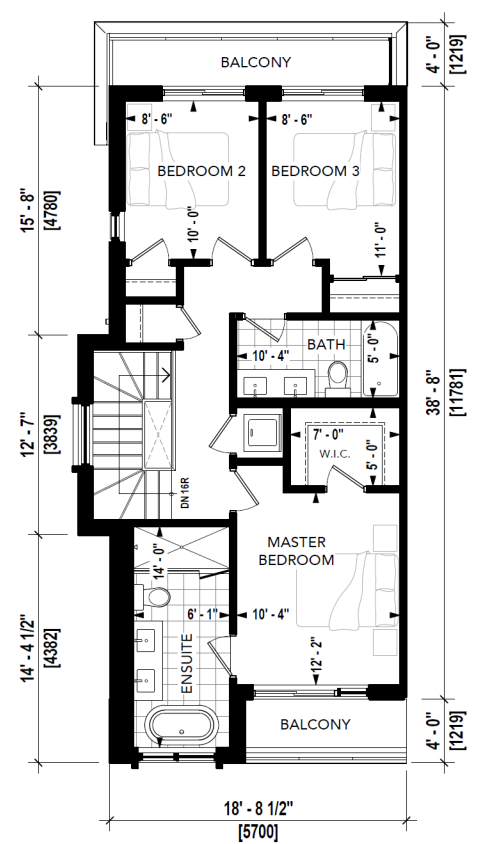

Trafalgar Meadows

Rose

UNIT TYPE: A1

EXCLUSIVE ACCESS
JASBIR 416-836-1313
GEETA 647-544-7000

Trafalgar Meadows

Magnolia

UNIT TYPE: A2

LEVEL 1
AREA: 560 SQ.FT.

LEVEL 2
AREA: 823 SQ.FT.

LEVEL 3
AREA: 782 SQ.FT.

EXCLUSIVE ACCESS
JASBIR 416-836-1313
GEETA 647-544-7000

Trafalgar Meadows

Sunflower

UNIT TYPE: A3

EXCLUSIVE ACCESS
JASBIR 416-836-1313
GEETA 647-544-7000

Trafalgar Meadows

Lotus

UNIT TYPE: B2

EXCLUSIVE ACCESS
JASBIR 416-839-1313
GEETA 647-544-7000

Trafalgar Meadows

Orchid

UNIT TYPE: B3

LEVEL 2
AREA: 914 SQ.FT.

LEVEL 3
AREA: 840 SQ.FT.