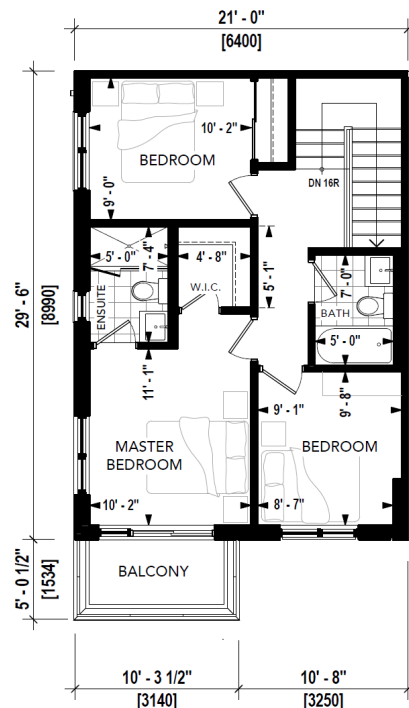

LEVEL 2
AREA: 550 SQ.FT.

LEVEL 3
AREA: 550 SQ.FT.

LEVEL 1
AREA: 304 SQ.FT.

**EXCLUSIVE ACCESS
JASBIR 416-836-1313
GEETA 647-544-7000**

Trafalgar Meadows

Dahlia

UNIT TYPE: C2

LEVEL 2
AREA: 621 SQ.FT.

LEVEL 3
AREA: 621 SQ.FT.

LEVEL 1
AREA: 342 SQ.FT.

EXCLUSIVE ACCESS
JASBIR 416-836-1313
GEETA 647-544-7000

Trafalgar Meadows

Tulip

UNIT TYPE: C3

LEVEL 2
AREA: 621 SQ.FT.

LEVEL 3
AREA: 621 SQ.FT.

LEVEL 1
AREA: 342 SQ.FT.

**EXCLUSIVE ACCESS
JASBIR 416-836-1313
GEETA 647-544-7000**