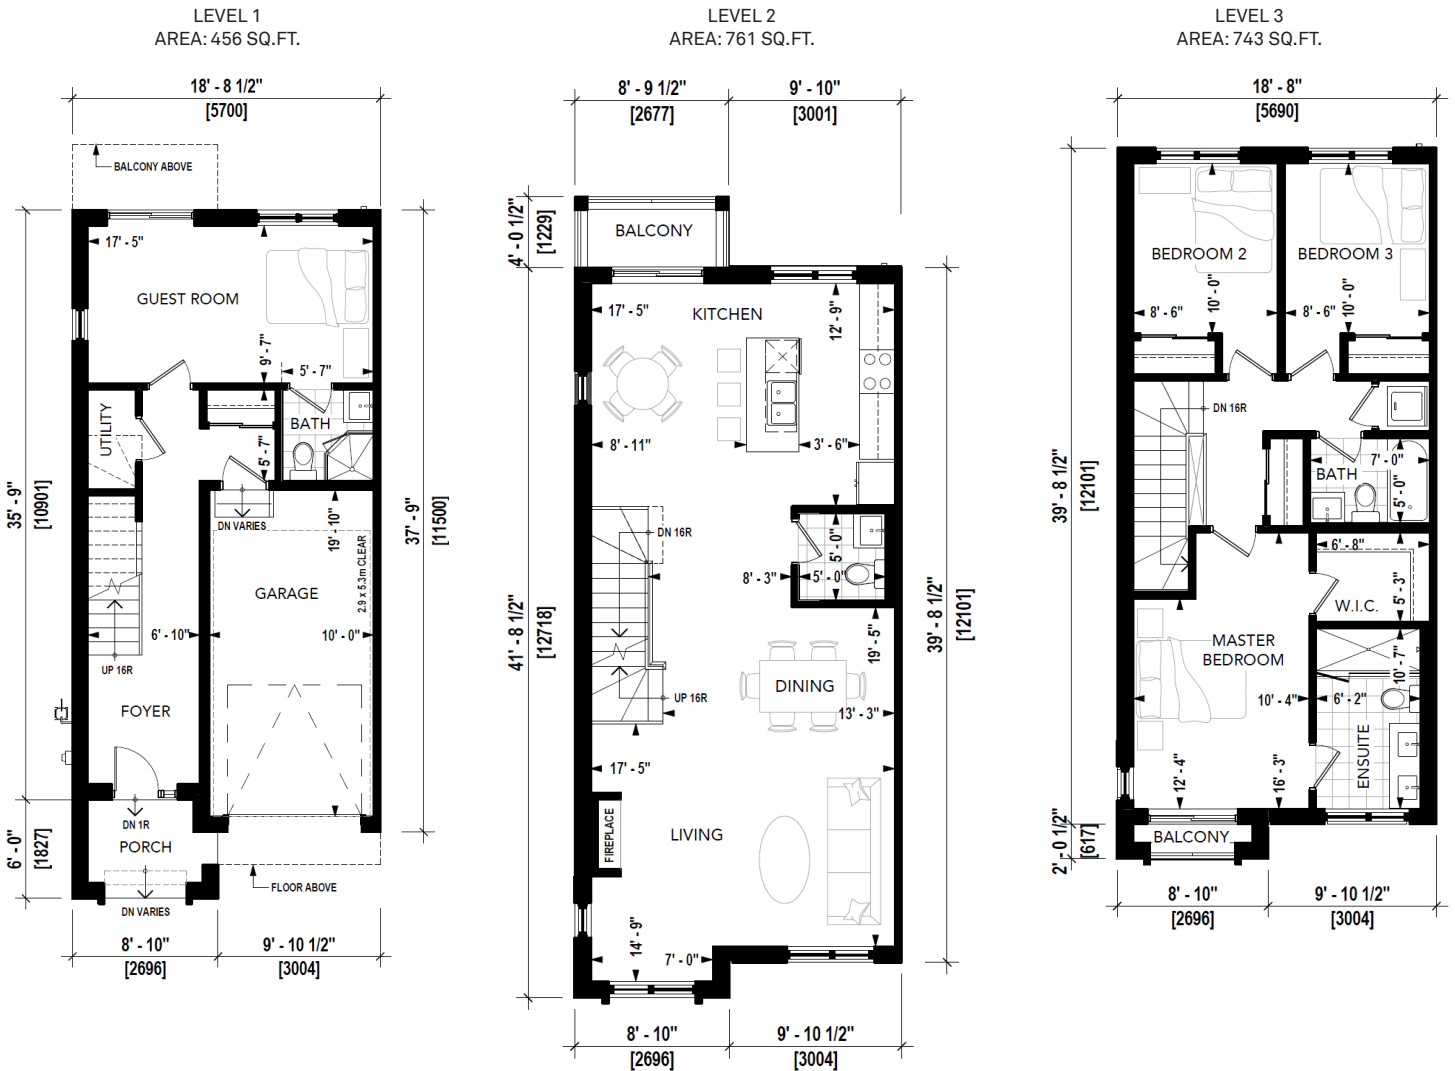

Trafalgar Meadows

Marigold

UNIT TYPE: B4

EXCLUSIVE ACCESS
JASBIR 416-836-1313
GEETA 647-544-7000